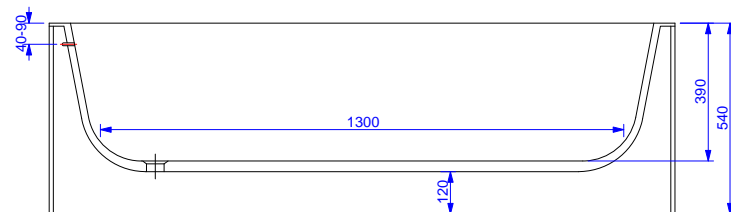

Available options

Freestanding

Wall

Corner

Alcove

DRAWN YURI TYMOCHKO	2016-07-09	aquatica PLUMBING		
CHECKED				
QA		TITLE		
APPROVED		Storage Lovers Bathtub		
		SIZE C	DWG NO	REV
		SCALE	SHEET 1 OF 1	