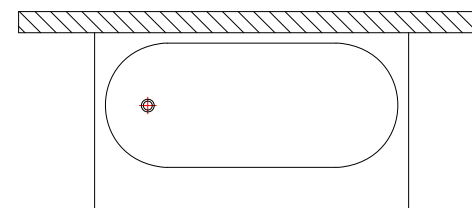

Available options

Freestanding

Wall

Corner

Alcove

DRAWN YURI TYMOCHKO	2016-07-09	aquatica PLUMBING		
CHECKED				
QA		TITLE		
APPROVED		Storage Lovers Bathtub		
		SIZE C	DWG NO	REV
		SCALE	SHEET 1 OF 1	