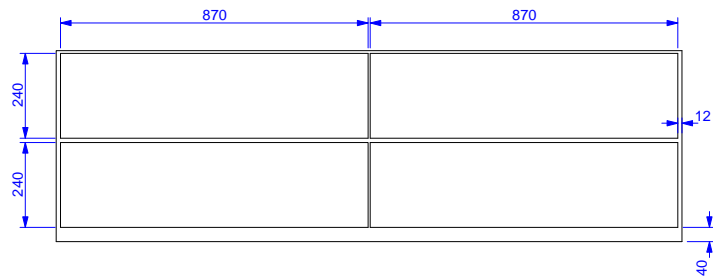

Available options

Freestanding

Wall

Corner

Alcove

DRAWN YURI TYMOCHKO	2016-07-09	aquatica PLUMBING		
CHECKED				
QA		TITLE		
APPROVED		Storage Lovers Bathtub		
		SIZE C	DWG NO	REV
		SCALE	SHEET 1 OF 1	