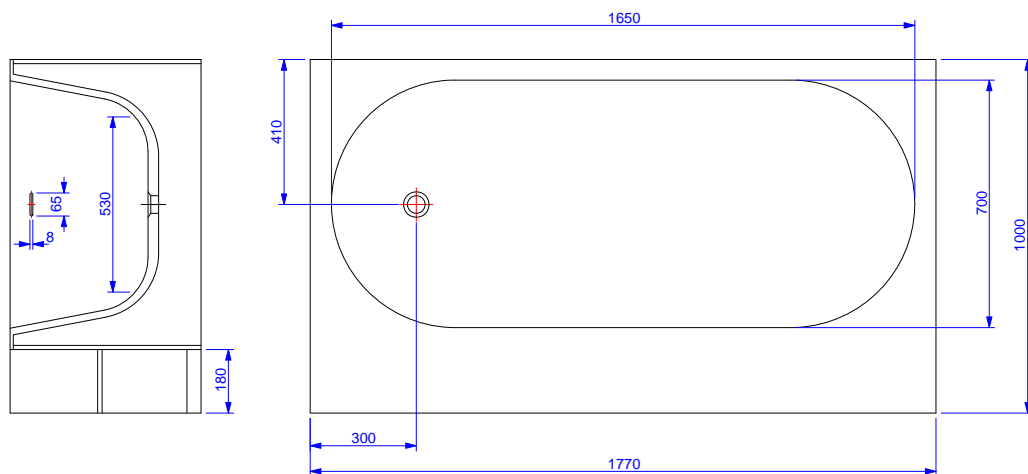

Available options

Freestanding

Wall

Corner

Alcove

DRAWN YURI TYMOCHKO	2016-07-09	aquatica PLUMBING		
CHECKED				
QA		TITLE		
APPROVED		Storage Lovers Bathtub		
		SIZE C	DWG NO	REV
		SCALE	SHEET 1 OF 1	