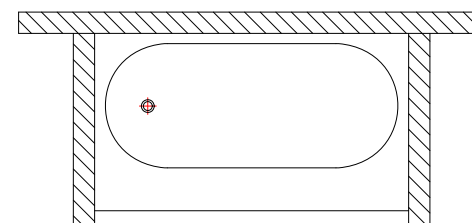

Available options

Freestanding

Wall

Corner

Alcove

DRAWN YURI TYMOCHKO	2016-07-09	aquatica PLUMBING		
CHECKED				
QA		TITLE		
APPROVED		Storage Lovers Bathtub		
		SIZE C	DWG NO	REV
		SCALE	SHEET 1 OF 1	