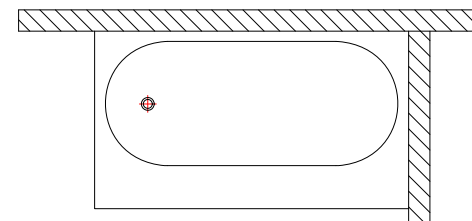

Available options

Freestanding

Wall

Corner

Alcove

DRAWN YURI TYMOCHKO	2016-07-09	aquatica PLUMBING		
CHECKED				
QA		TITLE		
APPROVED		Storage Lovers Bathtub		
		SIZE C	DWG NO	REV
		SCALE	SHEET 1 OF 1	